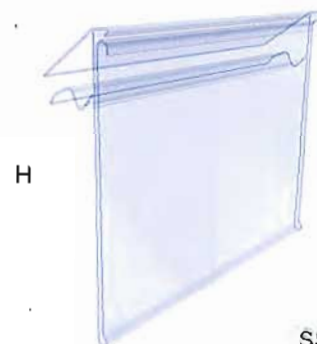

Scanner Profile

SS0335