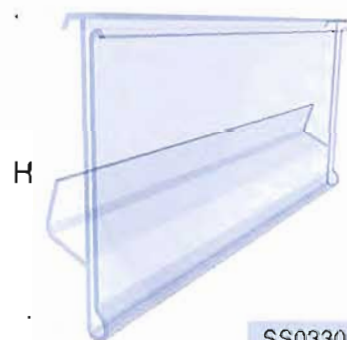

shelf pricing

Scanner profile solutions for the world's shelving systems

Scanner Profile

40mm Clip on - PVC

SS0330

All dimensions in mm.

Product Code	W	L	H
SS0330 - PVC	-	1240	40
SS0335 - PVC	-	1000	40
SS0336 - PVC	-	1000	55

SS0330 clips onto Tego shelving - and stays on. Tested - the best fitting profile in the business. Transparent back only. SS0335 fits Wanzl, Siegel and Tego shelving. Please specify white or transparent back.

Scanner profile with adhesive back. Please specify white or transparent back when ordering. Please specify foam or clear adhesive when ordering.

40mm PETG

All dimensions in mm.

Product Code	W	L	H
SS0283 - PETG	-	1000	40

Holds up to 40mm high ticket. Extruded in super clear PETG. Available in clear only. Clear tape adhesive backed.

For 5-10mm Shelves

SS0337

All dimensions in mm.

Product Code	W	L	H
SS0337 - PVC	-	1000	40
SS0339 - PVC	-	1000	40