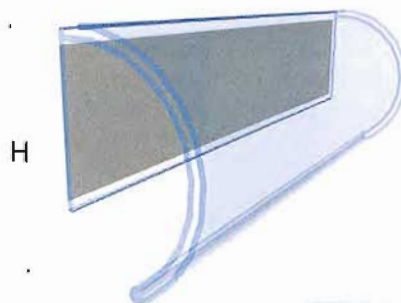

For 10-15mm Shelves

SS0339

Scanner Profile

For 18-22mm Shelves

SS0332

All dimensions in mm.

Product Code	W	L	H
SS0332 - PVC	-	1000	40
SS0338 - PVC	-	1000	40

Both hold up to 40mm ticket. SS0332 - please specify white or transparent back when ordering. SS0338 is ideal for shelves without a front channel. Angled at 15° for easy ticket reading. Please specify clear, foam or textile adhesive when ordering.

Shelf Top Adhesive

SS0338

Angled For Shelf Top

SS0343

All dimensions in mm.

Product Code	W	L	H
SS0343 - PVC	-	1000	30
SS0340 - PVC	-	1000	40

Please specify foam or textile adhesive when ordering. SS0343 - 30mm angled scanner profile for shelf top. Available in white only. SS0340 - please specify white or transparent back when ordering.

Bullnose with Adhesive

SS0340

40mm Angled

SS0257

All dimensions in mm.

Product Code	W	L	H
SS0257 - PVC	-	1000	40
SS0333 - PVC	-	1000	55

Fits Linde, Storebest, Adams and Tego shelves. SS0257 holds up to 40mm high ticket and has two positions allowing you to change the angle to suit the shelf height. Please specify white or transparent back when ordering. SS0333 holds up to 55mm high ticket.

55mm Angled

SS0333

40mm Scanner Profile

SS0334

All dimensions in mm.

Product Code	W	L	H
SS0334 - PVC	-	1000	40
SS0341 - PVC	-	1000	40

Both hold up to 40mm high ticket. SS0334 to fit GWS and Hansa shelves. Available with white back only. SS0341 can be used on glass fronted shelving, chillers and baskets.