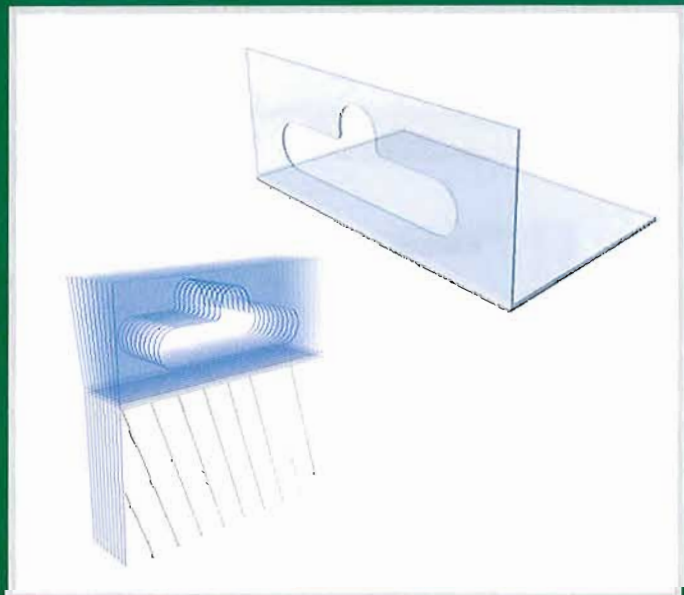

# hang tabs

Repair, reinforce or hang packs on display hooks or clip strips

## Handy Pad-Flexi Hook

All dimensions in mm.

Product Code	W	D	H
ST0001 - 250mic	50	-	50

Will hang up to 350gm in weight. Clear adhesive - W50 x H28mm. Flexible tail for ease of packing. Packed: 10 hang tabs per pad - 50 pads per tray - 16000 hang tabs per carton - 32 trays per carton.

## Flexi Hook

All dimensions in mm.

Product Code	W	D	H
ST0005 - 300mic	50	-	38

Will hang up to 300gm in weight. Clear adhesive - W50 x H15mm. Flexible tail for ease of packing. Packed: 500 on a reel - 10,000 hang tabs in a carton. 20 reels per carton.