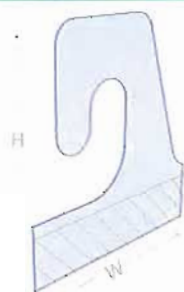

## Flexi Hook

All dimensions in mm.

Product Code	W	D	H
ST0004 - 300mic	25	-	45

Will hang up to 250gm in weight. Clear adhesive - W25 x H22mm. Flexible tail for ease of packing. Packed: 500 on a reel, 20 reels per carton, 10,000 hang tabs in a carton.

## Rigid Hook

All dimensions in mm.

Product Code	W	D	H
ST0021 - 300mic	37	-	40

Will hang up to 350gm in weight. Clear adhesive - W37 x H11mm. Rigid one piece hang tab. Packed: 20 hang tabs on a sheet - 1000 hang tabs in a bag, 10,000 hang tabs per carton.