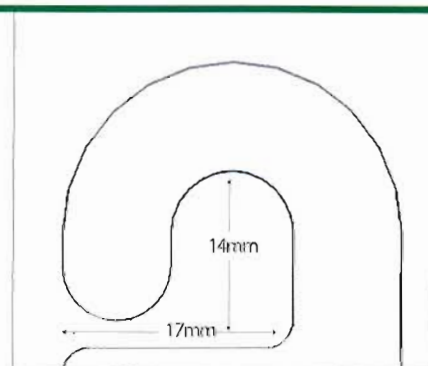

## Rigid Hook

All dimensions in mm.

Product Code	W	D	H
ST0020 - 300mic	44	-	38

Will hang up to 350gm in weight. Clear adhesive - W44 x H15mm. Rigid one piece hang tab. Packed: 20 hang tabs on a sheet- 1000 hang tabs in a bag. 10,000 hang tabs in a carton.

## Rigid Hook

All dimensions in mm.

Product Code	W	D	H
ST0010 - 400mic	50	-	50

Will hang up to 1000gm in weight. Strong foam adhesive - W50 x H19mm. Rigid one piece hang tab. Packed: 500 in a bag - 5,000 hang tabs in a carton - 10 bags per carton.

## Flexi Hook

All dimensions in mm.

Product Code	W	D	H
ST0004 - 300mic	25	-	45

Will hang up to 250gm in weight. Clear adhesive - W25 x H22mm. Flexible tail for ease of packing. Packed: 500 on a reel, 20 reels per carton, 10,000 hang tabs in a carton.

## Rigid Hook

All dimensions in mm.

Product Code	W	D	H
ST0021 - 300mic	37	-	40

Will hang up to 350gm in weight. Clear adhesive - W37 x H11mm. Rigid one piece hang tab. Packed: 20 hang tabs on a sheet - 1000 hang tabs in a bag, 10,000 hang tabs per carton.