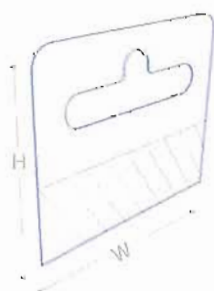

## Handy Pad-Flexi Hook

All dimensions in mm.

Product Code	W	D	H
ST0001 - 250mic	50	-	50

Will hang up to 350gm in weight. Clear adhesive - W50 x H28mm. Flexible tail for ease of packing. Packed: 10 hang tabs per pad - 50 pads per tray - 16000 hang tabs per carton - 32 trays per carton.

## Flexi Hook

All dimensions in mm.

Product Code	W	D	H
ST0005 - 300mic	50	-	38

Will hang up to 300gm in weight. Clear adhesive - W50 x H15mm. Flexible tail for ease of packing. Packed: 500 on a reel - 10,000 hang tabs in a carton. 20 reels per carton.

## Flexi Hook

All dimensions in mm.

Product Code	W	D	H
ST0006 - 250mic	50	-	50

Will hang up to 350gm in weight. Clear adhesive - W50 x H28mm. Flexible tail for ease of packing. Packed: 500 on a reel - 10,000 hang tabs in a carton. 20 reels per carton.

## Rigid Hook

All dimensions in mm.

Product Code	W	D	H
ST0020 - 300mic	44	-	38

Will hang up to 350gm in weight. Clear adhesive - W44 x H15mm. Rigid one piece hang tab. Packed: 20 hang tabs on a sheet- 1000 hang tabs in a bag. 10,000 hang tabs in a carton.