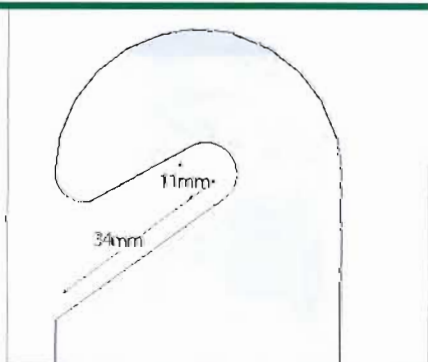

## Rigid Hook

All dimensions in mm.

Product Code	W	D	H
ST0021 - 300mic	37	-	40

Will hang up to 350gm in weight. Clear adhesive - W37 x H11mm. Rigid one piece hang tab. Packed: 20 hang tabs on a sheet - 1000 hang tabs in a bag, 10,000 hang tabs per carton.

## Rigid Hook

All dimensions in mm.

Product Code	W	D	H
ST0015 - 400mic	34	-	56

Will hang up to 350gm in weight. Foam adhesive - W34 x H16mm. Rigid one piece hang tab. Packed: 500 hang tabs in a bag - 10 bags per carton. 5000 hang tabs per carton.

## Rigid Hook

All dimensions in mm.

Product Code	W	D	H
ST0008 - 500mic	41	-	62

Will hang up to 400gm in weight. Foam adhesive - W41 x H12mm. Rigid one piece hang tab. Packed: 500 hang tabs in a bag - 10 bags per carton. 5000 hang tabs per carton.