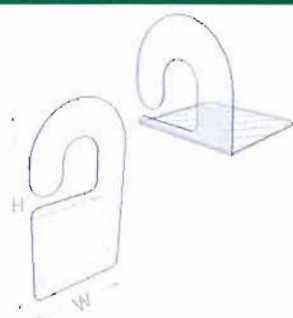

## Flexi Hook

All dimensions in mm.

Product Code	W	D	H
ST0006 - 250mic	50	-	50

Will hang up to 350gm in weight. Clear adhesive - W50 x H28mm. Flexible tail for ease of packing. Packed: 500 on a reel - 10,000 hang tabs in a carton. 20 reels per carton.

## Rigid Hook

All dimensions in mm.

Product Code	W	D	H
ST0020 - 300mic	44	-	38

Will hang up to 350gm in weight. Clear adhesive - W44 x H15mm. Rigid one piece hang tab. Packed: 20 hang tabs on a sheet- 1000 hang tabs in a bag. 10,000 hang tabs in a carton.

## Rigid Hook

All dimensions in mm.

Product Code	W	D	H
ST0010 - 400mic	50	-	50

Will hang up to 1000gm in weight. Strong foam adhesive - W50 x H19mm. Rigid one piece hang tab. Packed: 500 in a bag - 5,000 hang tabs in a carton - 10 bags per carton.

## Flexi Hook

All dimensions in mm.

Product Code	W	D	H
ST0004 - 300mic	25	-	45

Will hang up to 250gm in weight. Clear adhesive - W25 x H22mm. Flexible tail for ease of packing. Packed: 500 on a reel, 20 reels per carton, 10,000 hang tabs in a carton.