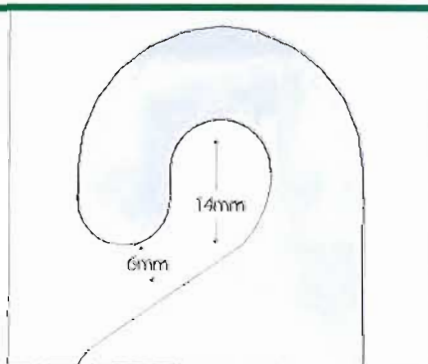

## Flexi Hook

All dimensions in mm.

Product Code	W	D	H
ST0004 - 300mic	25	-	45

Will hang up to 250gm in weight. Clear adhesive - W25 x H22mm. Flexible tail for ease of packing. Packed: 500 on a reel, 20 reels per carton, 10,000 hang tabs in a carton.

## Rigid Hook

All dimensions in mm.

Product Code	W	D	H
ST0021 - 300mic	37	-	40

Will hang up to 350gm in weight. Clear adhesive - W37 x H11mm. Rigid one piece hang tab. Packed: 20 hang tabs on a sheet - 1000 hang tabs in a bag, 10,000 hang tabs per carton.

## Rigid Hook

All dimensions in mm.

Product Code	W	D	H
ST0015 - 400mic	34	-	56

Will hang up to 350gm in weight. Foam adhesive - W34 x H16mm. Rigid one piece hang tab. Packed: 500 hang tabs in a bag - 10 bags per carton. 5000 hang tabs per carton.