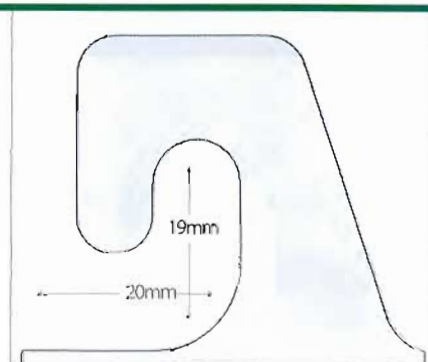

## Rigid Hook

All dimensions in mm.

Product Code	W	D	H
ST0020 - 300mic	44	-	38

Will hang up to 350gm in weight. Clear adhesive - W44 x H15mm. Rigid one piece hang tab. Packed: 20 hang tabs on a sheet- 1000 hang tabs in a bag. 10,000 hang tabs in a carton.

## Rigid Hook

All dimensions in mm.

Product Code	W	D	H
ST0010 - 400mic	50	-	50

Will hang up to 1000gm in weight. Strong foam adhesive - W50 x H19mm. Rigid one piece hang tab. Packed: 500 in a bag - 5,000 hang tabs in a carton - 10 bags per carton.

## Flexi Hook

All dimensions in mm.

Product Code	W	D	H
ST0004 - 300mic	25	-	45

Will hang up to 250gm in weight. Clear adhesive - W25 x H22mm. Flexible tail for ease of packing. Packed: 500 on a reel, 20 reels per carton, 10,000 hang tabs in a carton.

## Rigid Hook

All dimensions in mm.

Product Code	W	D	H
ST0021 - 300mic	37	-	40

Will hang up to 350gm in weight. Clear adhesive - W37 x H11mm. Rigid one piece hang tab. Packed: 20 hang tabs on a sheet - 1000 hang tabs in a bag, 10,000 hang tabs per carton.