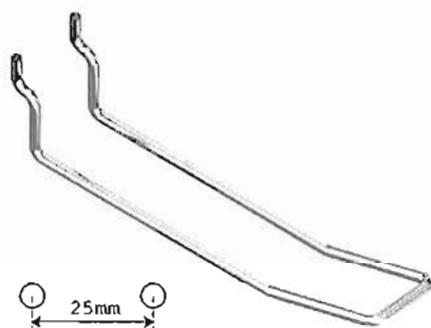

### Locking Euro Hook

All dimensions in mm.

Product Code	W	L	H
DH0141 - 25mm	-	140	-
DH0142 - 25mm	-	190	-
DH0143 - 25mm	-	240	-
DH0144 - 25mm	-	340	-
DH0145 - 30mm	-	140	-
DH0146 - 30mm	-	190	-
DH0147 - 30mm	-	240	-
DH0148 - 30mm	-	340	-

# Peg Metal and Slatwall Hooks

## Euro Hook with Extra Support

All dimensions in mm.

Product Code	Dimensions
DH0089 - 15mm	90 (3.4mm dia)
DH0090 - 15mm	140 (3.4mm dia)
DH0152 - 15mm	190 (3.4mm dia)
DH0153 - 15mm	140 (4.8mm dia)
DH0154 - 15mm	240 (4.8mm dia)
DH0155 - 15mm	340 (4.8mm dia)
DH0156 - 25mm	90 (3.4mm dia)
DH0157 - 25mm	140 (3.4mm dia)
DH0158 - 25mm	190 (3.4mm dia)
DH0159 - 25mm	240 (3.4mm dia)
DH0160 - 25mm	240 (4.8mm dia)
DH0161 - 25mm	340 (4.8mm dia)

## Peg Metal Euro Loop Hook

All dimensions in mm.

Product Code	W	L	H
DH0149 - 25mm	-	40	-
DH0088 - 25mm	-	90	-
DH0150 - 25mm	-	140	-
DH0151 - 25mm	-	190	-