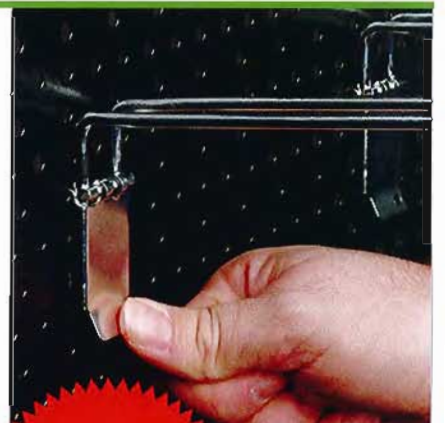

## Peg Metal and Slatwall Hooks

Unique design allows for straight entry into perforated metal panel, resulting in less installation labour and easier store resets. Zinc plated finish for greater durability. Available with either 25mm or 30mm back.