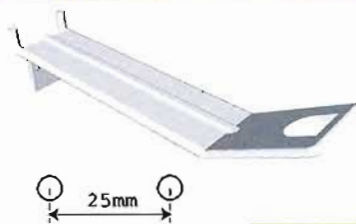

Peg Metal and Slatwall Hooks

Peg Metal Hook

All dimensions in mm.

DH0043