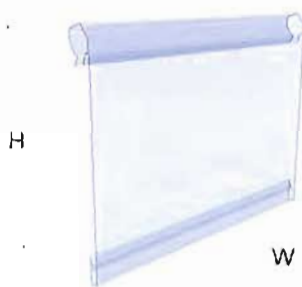

## Price Ticket Holder

All dimensions in mm.

Product Code	W	D	H
BA0046	64	-	40
BA0047	64	-	40

BA0046 - Angles ticket at 70° to basket front.

BA0047 - Angles ticket at 90° to basket front.

## POS Holder - PVC

All dimensions in mm.

Product Code	W	D	H
BA0088	140	-	88

Can be made to any length - min order 500 metres, for non-standard sizes.