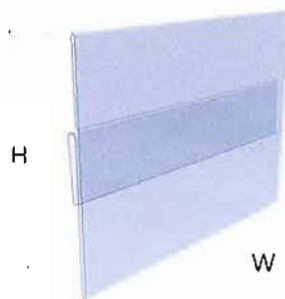

### Shelf Barker - PVC

All dimensions in mm.

Product Code	Size	W	H
BA0094	A7	102	76
BA0093	A6	150	107

Made from 350 micron PVC. Fits into ticket strip to add promotional message. Can be made to any size. Let us quote you for your size.

### Attachment - PVC

All dimensions in mm.

Product Code	W	D	H
BA0064	105	-	-

Used to attach cards, samples, promotions etc to ticket strip. Use double-sided tape and simply stick any size graphic directly on to the attachment. Can be produced to any length - minimum order 500 metres for non standard size.

## Height 106mm

All dimensions in mm.

Product Code	W	H
BA0027	52 (2")	106
BA0028 - A7 Size	76 (3")	106
BA0121	103 (4")	106
BA0029	130 (5")	106
BA0122 - A6 Size	150 (6")	106
BA0030	157 (6")	106
BA0031	180 (7")	106
BA0033 - 1/3A4 Size	210 (8")	106
BA0034	231 (9")	106
BA0035	255 (10")	106
BA0036	310 (12")	106
BA0134	1000 (40")	106