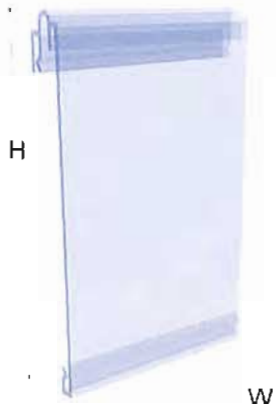

## Height 52mm

All dimensions in mm.

Product Code	W	H
BA0001	52 (2")	52
BA0002	76 (3")	52
BA0119	103 (4")	52
BA0004	130 (5")	52
BA0005	157 (6")	52
BA0006	180 (7")	52
BA0007	210 (8")	52
BA0008	231 (9")	52
BA0009	255 (10")	52
BA0010	310 (12")	52
BA0003	1000 (40")	52

Available in 3 heights. Flips up to reveal pricing on scanner profile. Can be cut to other widths. Minimum order quantity 500 metres. Please speak to our sales team for prices.

## Height 76mm

All dimensions in mm.

Product Code	W	H
BA0013	52 (2")	76
BA0014	76 (3")	76
BA0120	103 (4")	76
BA0017	130 (5")	76
BA0018	157 (6")	76
BA0019	180 (7")	76
BA0020	210 (8")	76
BA0022	231 (9")	76
BA0023	255 (10")	76
BA0024	310 (12")	76
BA0015	1000 (40")	76

## Height 106mm

All dimensions in mm.

Product Code	W	H
BA0027	52 (2")	106
BA0028 - A7 Size	76 (3")	106
BA0121	103 (4")	106
BA0029	130 (5")	106
BA0122 - A6 Size	150 (6")	106
BA0030	157 (6")	106
BA0031	180 (7")	106
BA0033 - 1/3A4 Size	210 (8")	106
BA0034	231 (9")	106
BA0035	255 (10")	106
BA0036	310 (12")	106
BA0134	1000 (40")	106