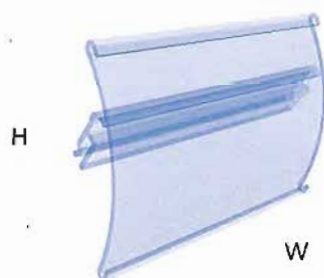

Basic Barkers - Three Piece

Curved Front Barker

All dimensions in mm.

Product Code	Size	W	H
BA0050	A7	105	75
BA0048	A6	150	100

Fits standard ticket strips. Comes with PVC cover to protect graphic. Curved front gives extra presentation.